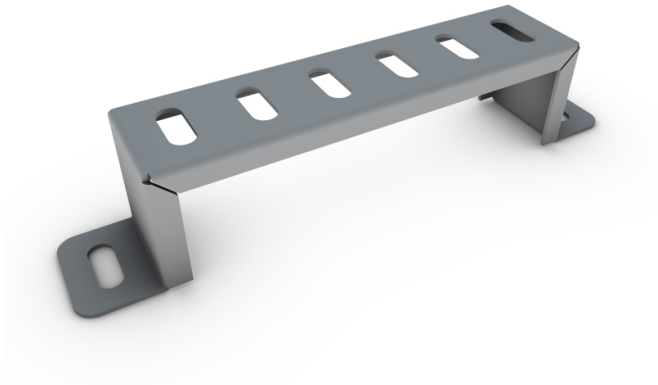

SOB225

Bracket Stand-Off Steel Pre-Galvanised 225mm

Technical

H (mm)	40
Length (mm)	225
Size (mm)	225
Weight (kg)	0.156